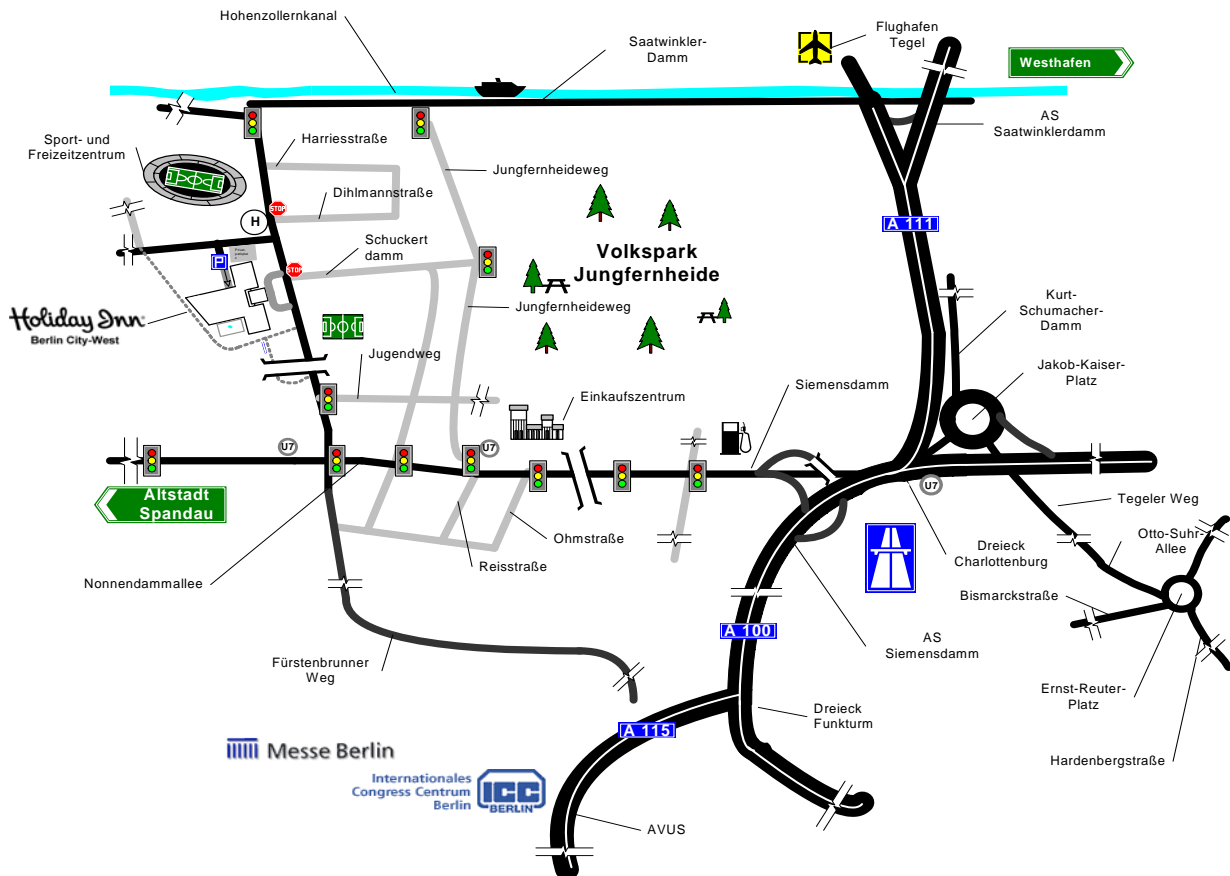

## Location

#### *Directions to the hotel by car:*

1. Coming from Hamburg highway A111 going south; exit Saatwinkler Damm; turn left on Rohrddamm
2. Coming from Hannover/Nürnberg A115 north to junction Funkturm; on to highway A100 north direction Reinickendorf/Tegel-Airport; exit Siemensdamm; follow Siemensdamm; turn right on Rohrddamm.

#### *Public Transportation:*

1. Subway (U-Bahn) line 7, station Rohrddamm
2. Bus lines 123, 139 and 223, station U-Bhf. Rohrddamm

#### *Distances:*

*Holiday Inn Berlin - Esplanade*

|                          |        |
|--------------------------|--------|
| -Tegel-Airport:          | 3,0 km |
| -Train Station Spandau   | 3,0 km |
| - Fair/ICC:              | 4,5 km |
| -Train Station Zoo/City: | 5,5 km |